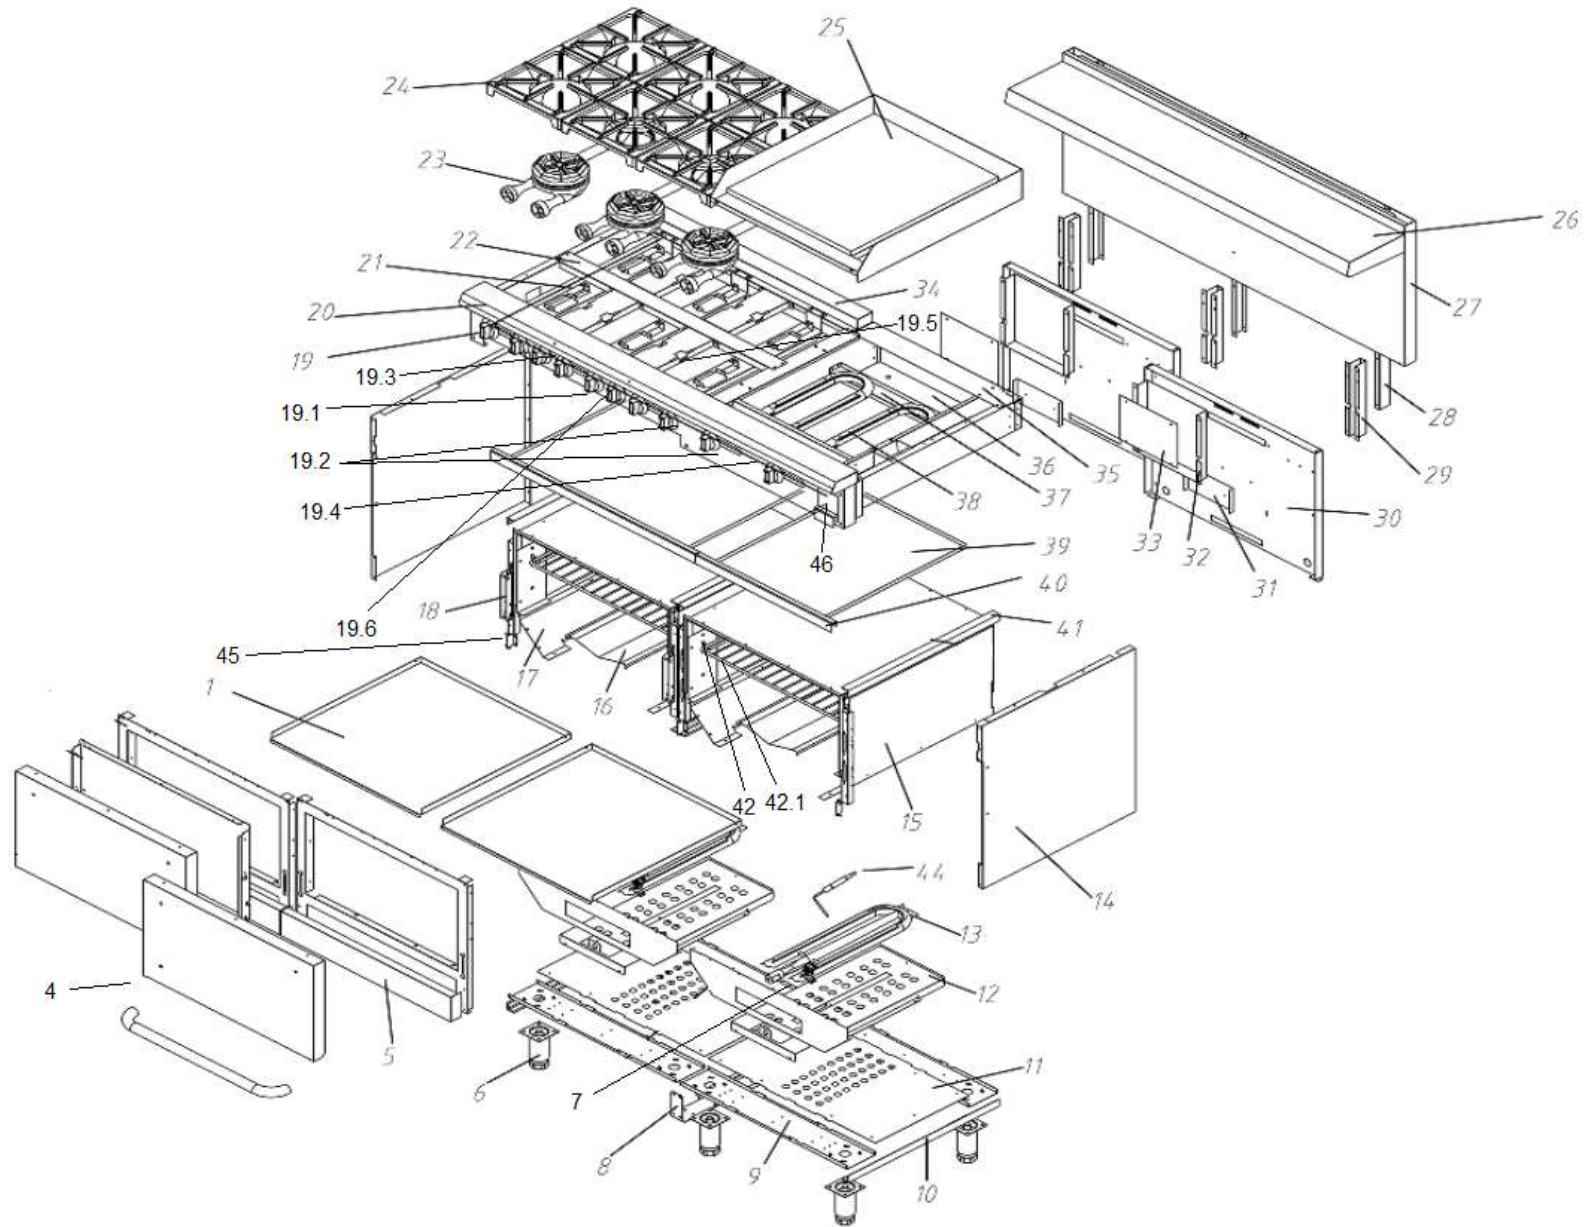

Serv-Ware SGR Series 5-26-20

Serv-Ware Products

Ref #	Serv-Ware #	Description	Qty
1	-	Oven bottom plate	1
4	911-801021039006	Door Assembly SGR-4B	1
4.1	911-801021041006	Door Assembly SGR-6B	1
4.2	911-801021041006	Door Assembly SGR-10B/SGR-6B-24G	2
x4Rx	911-70201904282	RH Hinge for Door	1
x4Lx	911-7021904300	LH Hinge for Door	1
5	911-802021039025	Kick Plate SGR-4B	1
5.1	911-802021041057	Kick Plate SGR-6B	1
5.2	911-802021041057	Kick Plate SGR-10B	2
6	CE2421	Leg SGR-4B	4
6.1	CE2421	Leg SGR-6B	4
6.2	CE2421	Leg SGR-10B	6
7	CE2422	Oven Pilot (NG)	1 per NG oven
7.1	CE2422-LP	Oven Pilot (LP)	1 per LP oven
8	-	Connecting plate	1
9	-	Leg support	2
10	-	Reinforcement strip	1
11	-	Housing bottom plate	1
12	-	Burner support plate	1
13	CE2423	Oven burner	1 per oven
14	-	sides plate	2
15	-	Chamber sides	2
16	-	V baffle plate	1 per oven
17	-	sides plate support	2
18	911-70201904291	HINGE RECEIVER FOR RANGE CABINET	2 per oven
19	CE1112	Knob for burner	1 per burner
19.1	CE2416	Knob for oven	1 per oven
19.2	CE2424	Manual Burner/Griddle Valve	1 per burner
19.3	CE2403	Pilot valve(open burner),dual AP6	1 per 2 burners
19.4	CE2402	Pilot valve(griddle), single AP7	1 per griddle burner
19.5	CE2407	Pilot	1 per burner
19.6	CE2425	Thermostat valve for oven	1 per burner
20	-	Bullnose plate	1
21	-	Open burner bracket	-